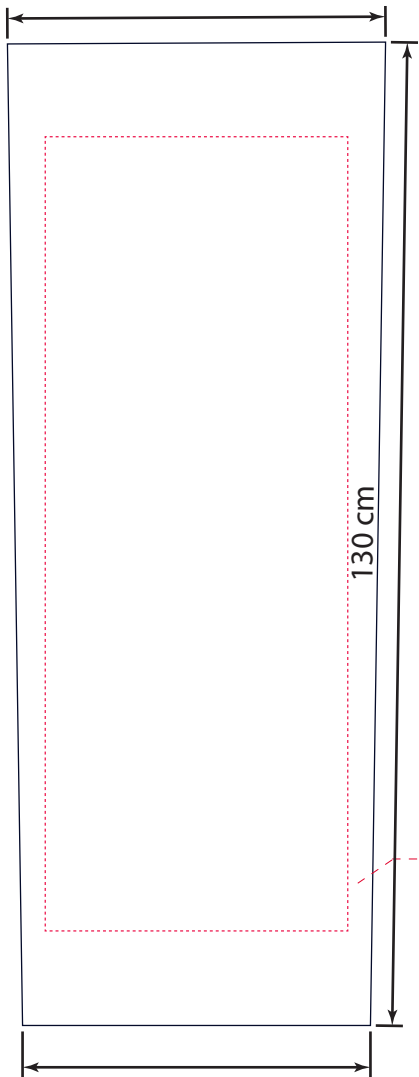

If you have any colour requirement, please give us the

PANTONE NO. or printing sample.

FILE SETUP:

Vectored file: **do not change the proportion!**

Make sure all characters are converted to curves.

Any images placed in vectored should be in CMYK

format and with at least 100DPI resolution, and provide separate.

Pantone N° _____

Pantone N° _____

Pantone N° _____

Pantone N° _____

50 cm

130 cm

--- Important Area

Keep important
Graphic in this line

46 cm